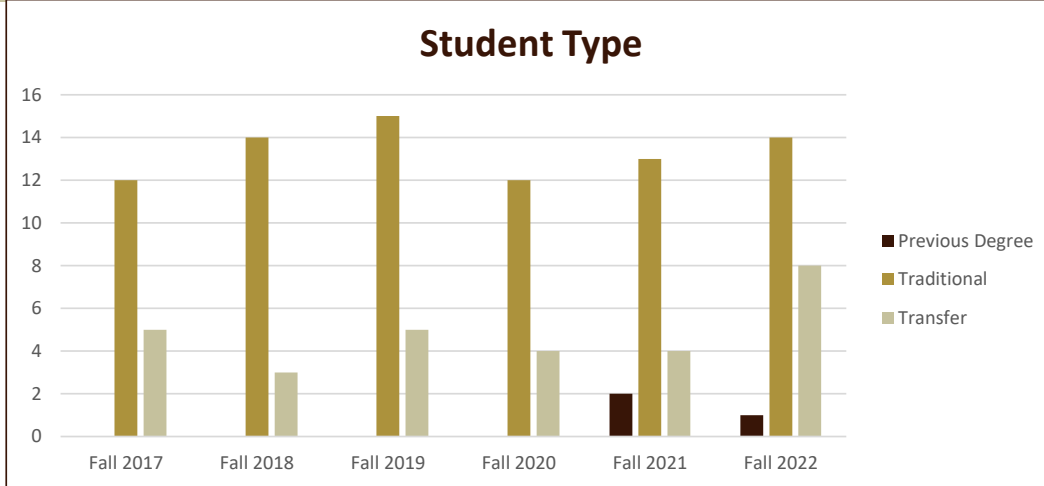

SMSU English Program Data

Majors Enrolled

Academic Years 2017-18 to 2022-23

Using Fall Semester data (Fall 2017 to Fall 2022) for Term specific measures

Enrollment by FT/PT						
	Fall 2017	Fall 2018	Fall 2019	Fall 2020	Fall 2021	Fall 2022
Full	16	16	19	12	15	18
Part	1	1	1	4	4	5
Grand Total	17	17	20	16	19	23

New/Return Headcount						
	Fall 2017	Fall 2018	Fall 2019	Fall 2020	Fall 2021	Fall 2022
New	3	6	8	2	4	8
Returning	14	11	12	14	15	15
Grand Total	17	17	20	16	19	23

SMSU English Program Data

Majors Enrolled

Academic Years 2017-18 to 2022-23

Using Fall Semester data (Fall 2017 to Fall 2022) for Term specific measures

Student Type	Fall 2017	Fall 2018	Fall 2019	Fall 2020	Fall 2021	Fall 2022
Previous Degree					2	1
Traditional	12	14	15	12	13	14
Transfer	5	3	5	4	4	8
Grand Total	17	17	20	16	19	23