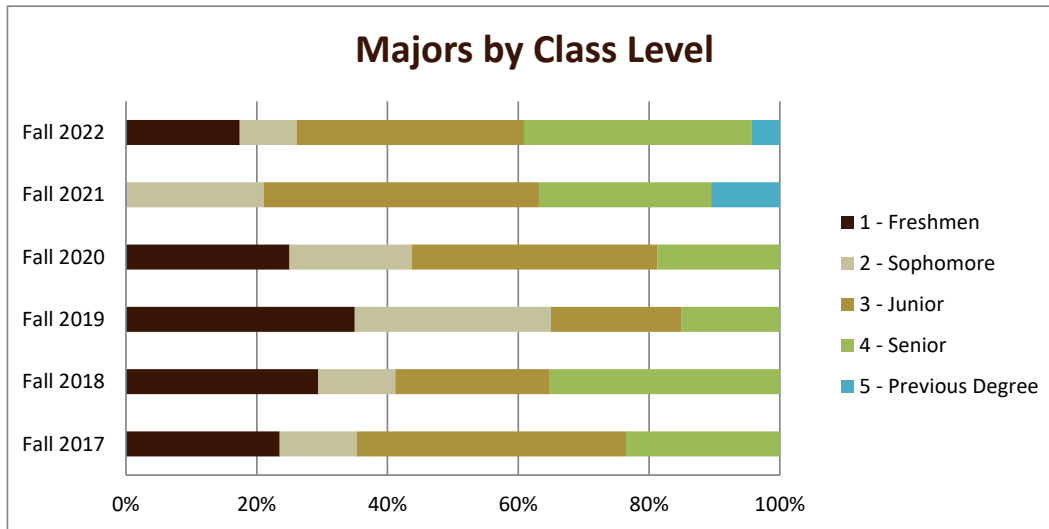

Enrollment by Race/Ethnicity						
	Fall 2017	Fall 2018	Fall 2019	Fall 2020	Fall 2021	Fall 2022
Asian					1	1
Black		1	2	1	1	
Hispanic	2	2	3	3	2	4
International	1	1	2			
White	14	13	13	12	15	18
Grand Total	17	17	20	16	19	23

SMSU English Program Data

Majors Enrolled

Academic Years 2017-18 to 2022-23

Using Fall Semester data (Fall 2017 to Fall 2022) for Term specific measures

Enrollment by Class						
	Fall 2017	Fall 2018	Fall 2019	Fall 2020	Fall 2021	Fall 2022
1 - Freshmen	4	5	7	4		4
2 - Sophomore	2	2	6	3	4	2
3 - Junior	7	4	4	6	8	8
4 - Senior	4	6	3	3	5	8
5 - Previous Degree					2	1
Grand Total	17	17	20	16	19	23

SMSU English Program Data

Majors Enrolled

Academic Years 2017-18 to 2022-23

Using Fall Semester data (Fall 2017 to Fall 2022) for Term specific measures

Enrollment by FT/PT						
	Fall 2017	Fall 2018	Fall 2019	Fall 2020	Fall 2021	Fall 2022
Full	16	16	19	12	15	18
Part	1	1	1	4	4	5
Grand Total	17	17	20	16	19	23