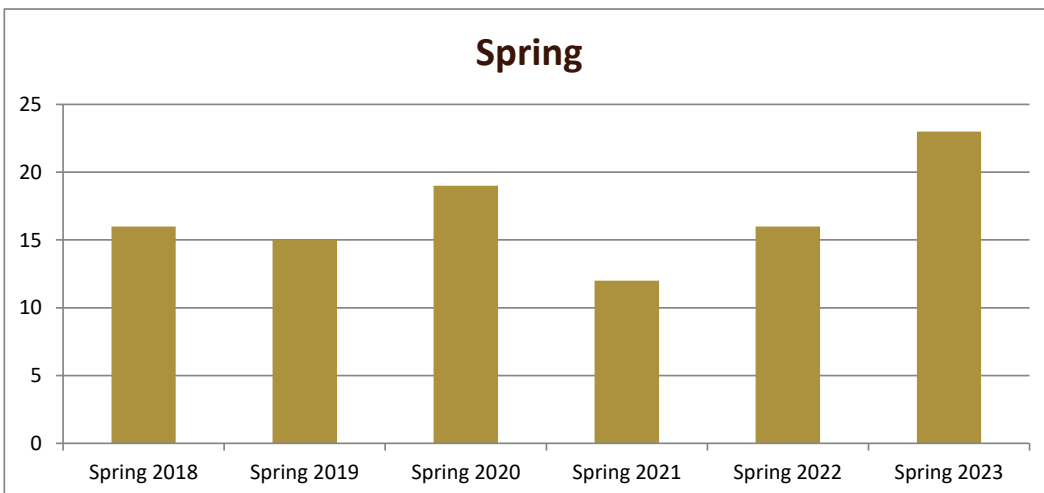

SMSU English Program Data

Majors Enrolled

Academic Years 2017-18 to 2022-23

Using Fall Semester data (Fall 2017 to Fall 2022) for Term specific measures

Enrollment by Term						
	2018	2019	2020	2021	2022	2023
Fall	17	17	20	16	19	23
Spring	16	15	19	12	16	23
Summer	1		4	2	1	4

SMSU English Program Data

Majors Enrolled

Academic Years 2017-18 to 2022-23

Using Fall Semester data (Fall 2017 to Fall 2022) for Term specific measures

Enrollment by Gender						
	Fall 2017	Fall 2018	Fall 2019	Fall 2020	Fall 2021	Fall 2022
Female	11	10	14	11	13	18
Male	6	7	6	5	6	5
Grand Total	17	17	20	16	19	23