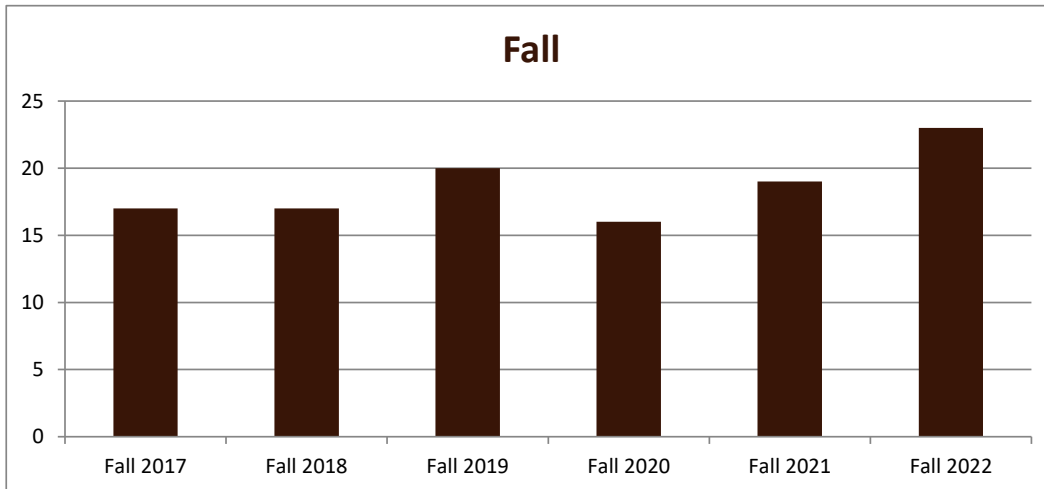

SMSU English Program Data

Majors Enrolled

Academic Years 2017-18 to 2022-23

Using Fall Semester data (Fall 2017 to Fall 2022) for Term specific measures

Enrollment by Term						
	2018	2019	2020	2021	2022	2023
Fall	17	17	20	16	19	23
Spring	16	15	19	12	16	23
Summer	1		4	2	1	4

SMSU English Program Data

Majors Enrolled

Academic Years 2017-18 to 2022-23

Using Fall Semester data (Fall 2017 to Fall 2022) for Term specific measures

Enrollment by Gender						
	Fall 2017	Fall 2018	Fall 2019	Fall 2020	Fall 2021	Fall 2022
Female	11	10	14	11	13	18
Male	6	7	6	5	6	5
Grand Total	17	17	20	16	19	23