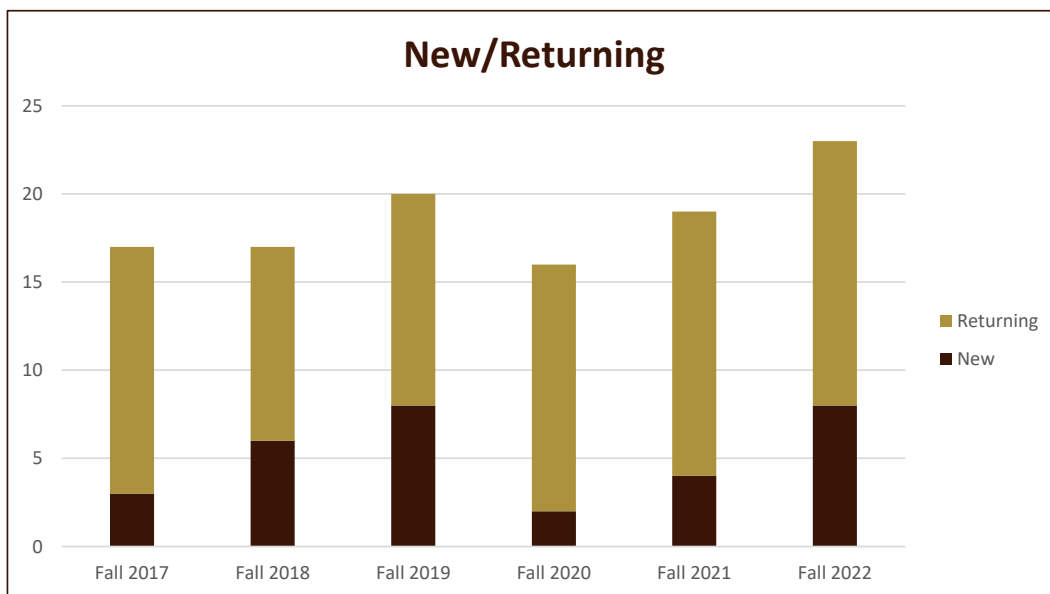

SMSU English Program Data

Majors Enrolled

Academic Years 2017-18 to 2022-23

Using Fall Semester data (Fall 2017 to Fall 2022) for Term specific measures

Enrollment by Class						
	Fall 2017	Fall 2018	Fall 2019	Fall 2020	Fall 2021	Fall 2022
1 - Freshmen	4	5	7	4		4
2 - Sophomore	2	2	6	3	4	2
3 - Junior	7	4	4	6	8	8
4 - Senior	4	6	3	3	5	8
5 - Previous Degree					2	1
Grand Total	17	17	20	16	19	23

SMSU English Program Data

Majors Enrolled

Academic Years 2017-18 to 2022-23

Using Fall Semester data (Fall 2017 to Fall 2022) for Term specific measures

Enrollment by FT/PT						
	Fall 2017	Fall 2018	Fall 2019	Fall 2020	Fall 2021	Fall 2022
Full	16	16	19	12	15	18
Part	1	1	1	4	4	5
Grand Total	17	17	20	16	19	23

New/Return Headcount						
	Fall 2017	Fall 2018	Fall 2019	Fall 2020	Fall 2021	Fall 2022
New	3	6	8	2	4	8
Returning	14	11	12	14	15	15
Grand Total	17	17	20	16	19	23

SMSU English Program Data

Majors Enrolled