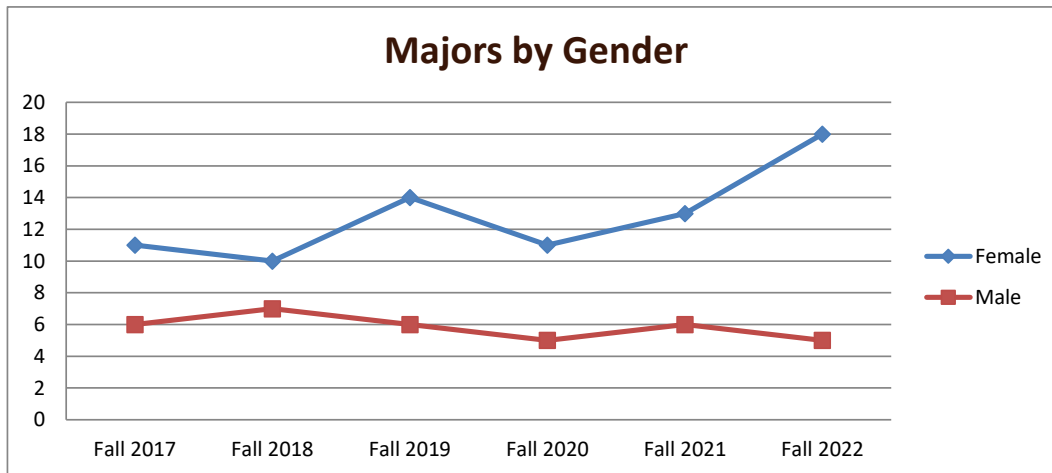

SMSU English Program Data

Majors Enrolled

Academic Years 2017-18 to 2022-23

Using Fall Semester data (Fall 2017 to Fall 2022) for Term specific measures

Enrollment by Term						
	2018	2019	2020	2021	2022	2023
Fall	17	17	20	16	19	23
Spring	16	15	19	12	16	23
Summer	1		4	2	1	4

SMSU English Program Data

Majors Enrolled

Academic Years 2017-18 to 2022-23

Using Fall Semester data (Fall 2017 to Fall 2022) for Term specific measures

Enrollment by Gender						
	Fall 2017	Fall 2018	Fall 2019	Fall 2020	Fall 2021	Fall 2022
Female	11	10	14	11	13	18
Male	6	7	6	5	6	5
Grand Total	17	17	20	16	19	23