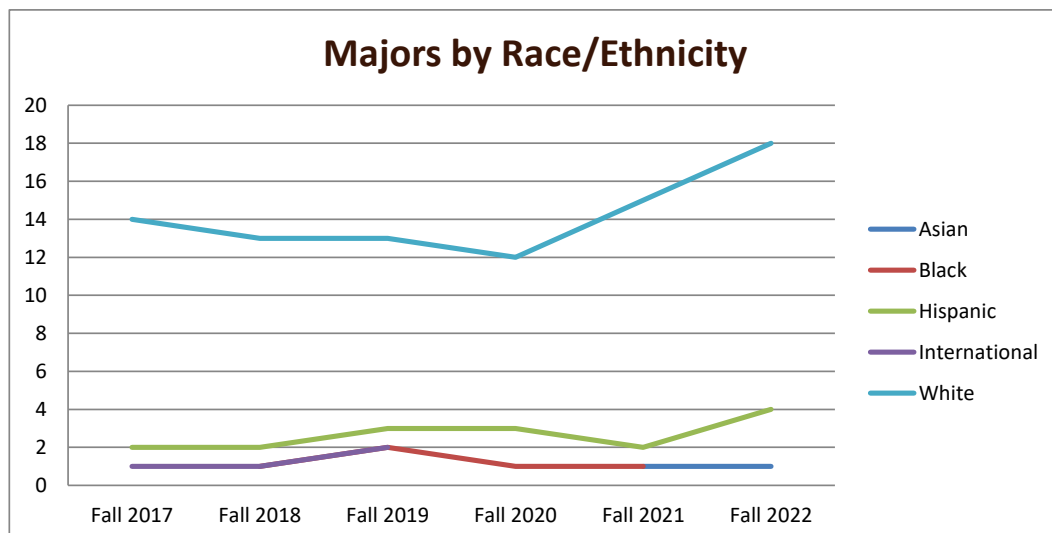

SMSU English Program Data

Majors Enrolled

Academic Years 2017-18 to 2022-23

Using Fall Semester data (Fall 2017 to Fall 2022) for Term specific measures

Enrollment by Term						
	2018	2019	2020	2021	2022	2023
Fall	17	17	20	16	19	23
Spring	16	15	19	12	16	23
Summer	1		4	2	1	4

SMSU English Program Data

Majors Enrolled

Academic Years 2017-18 to 2022-23

Using Fall Semester data (Fall 2017 to Fall 2022) for Term specific measures

Enrollment by Gender						
	Fall 2017	Fall 2018	Fall 2019	Fall 2020	Fall 2021	Fall 2022
Female	11	10	14	11	13	18
Male	6	7	6	5	6	5
Grand Total	17	17	20	16	19	23

Enrollment by Race/Ethnicity						
	Fall 2017	Fall 2018	Fall 2019	Fall 2020	Fall 2021	Fall 2022
Asian					1	1
Black		1	2	1	1	
Hispanic	2	2	3	3	2	4
International	1	1	2			
White	14	13	13	12	15	18
Grand Total	17	17	20	16	19	23