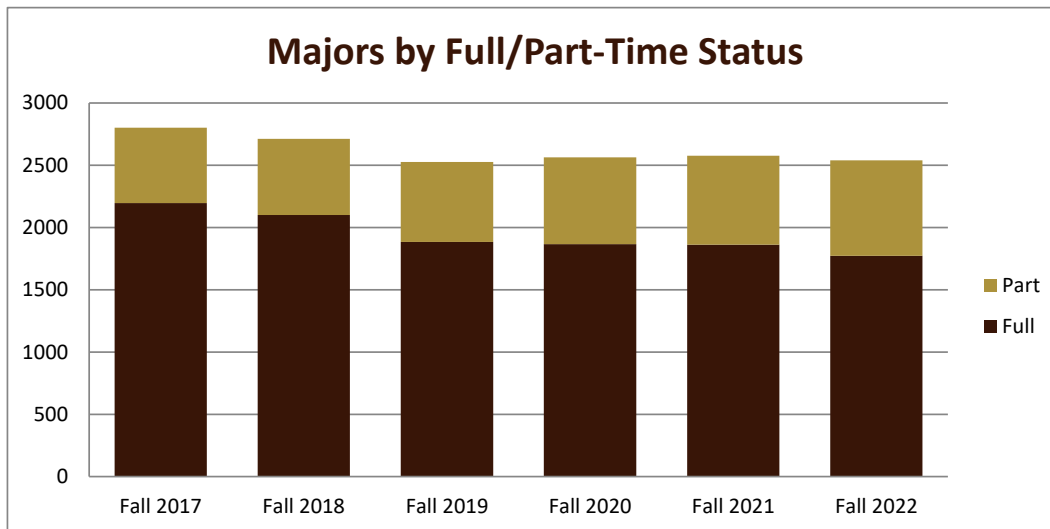

SMSU English Program Data

Majors Enrolled

Academic Years 2017-18 to 2022-23

Using Fall Semester data (Fall 2017 to Fall 2022) for Term specific measures

Enrollment by Class						
	Fall 2017	Fall 2018	Fall 2019	Fall 2020	Fall 2021	Fall 2022
1 - Freshmen	4	5	7	4		4
2 - Sophomore	2	2	6	3	4	2
3 - Junior	7	4	4	6	8	8
4 - Senior	4	6	3	3	5	8
5 - Previous Degree					2	1
Grand Total	17	17	20	16	19	23

SMSU English Program Data

Majors Enrolled

Academic Years 2017-18 to 2022-23

Using Fall Semester data (Fall 2017 to Fall 2022) for Term specific measures

Enrollment by FT/PT						
	Fall 2017	Fall 2018	Fall 2019	Fall 2020	Fall 2021	Fall 2022
Full	16	16	19	12	15	18
Part	1	1	1	4	4	5
Grand Total	17	17	20	16	19	23

New/Return Headcount						
	Fall 2017	Fall 2018	Fall 2019	Fall 2020	Fall 2021	Fall 2022
New	3	6	8	2	4	8
Returning	14	11	12	14	15	15
Grand Total	17	17	20	16	19	23

SMSU English Program Data

Majors Enrolled